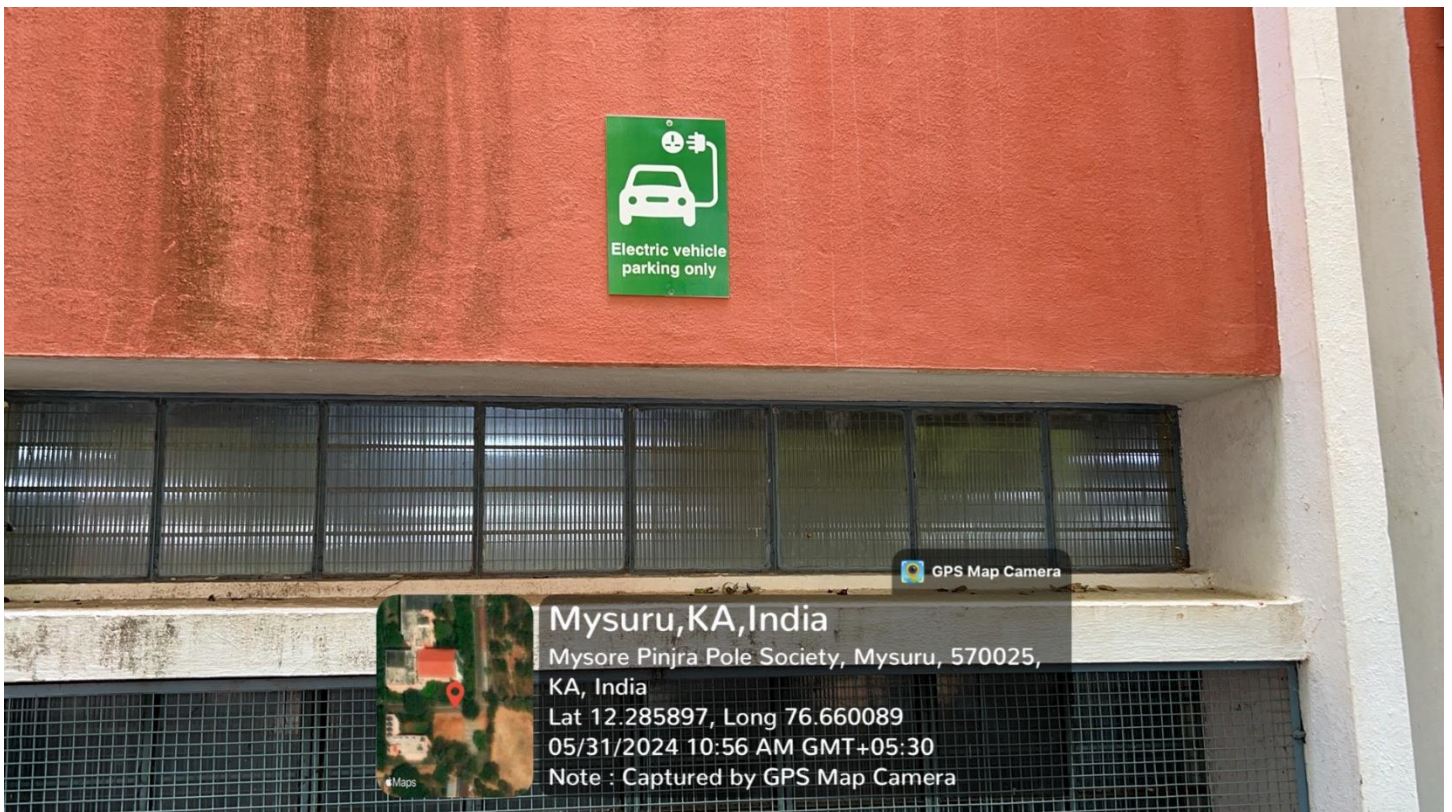

RESTRICTED ENTRY FOR AUTOMOBILES

1. Students of JSS College of Arts, Commerce and Science are not permitted to bring vehicles (two/four wheeler) for daily commuting to the college.
2. Faculty/staff members are permitted to bring their light vehicles (two wheelers) for commuting to college. They should park their vehicle at the designated parking place only.
3. After 5pm faculty/staff members should not use their automobiles inside campus.
4. All the faculty/staff/students advised to use bicycles for their regular commuting to college.

Principal

ಪ್ರಾಚಾರ್ಯರು
ಜವಹರ್‌ವನ್ ಕಲಾ, ವಾಣಿಜ್ಯ ಮತ್ತು ವಿಜ್ಞಾನ ಕಾಲೇಜು
ಊಟಿ ರಸ್ತೆ, ಮೈಸೂರು-25

2. *Use of bicycles and battery-operated vehicles*

Space for vehicles and battery-operated vehicles

Pedestrian-friendly pathways