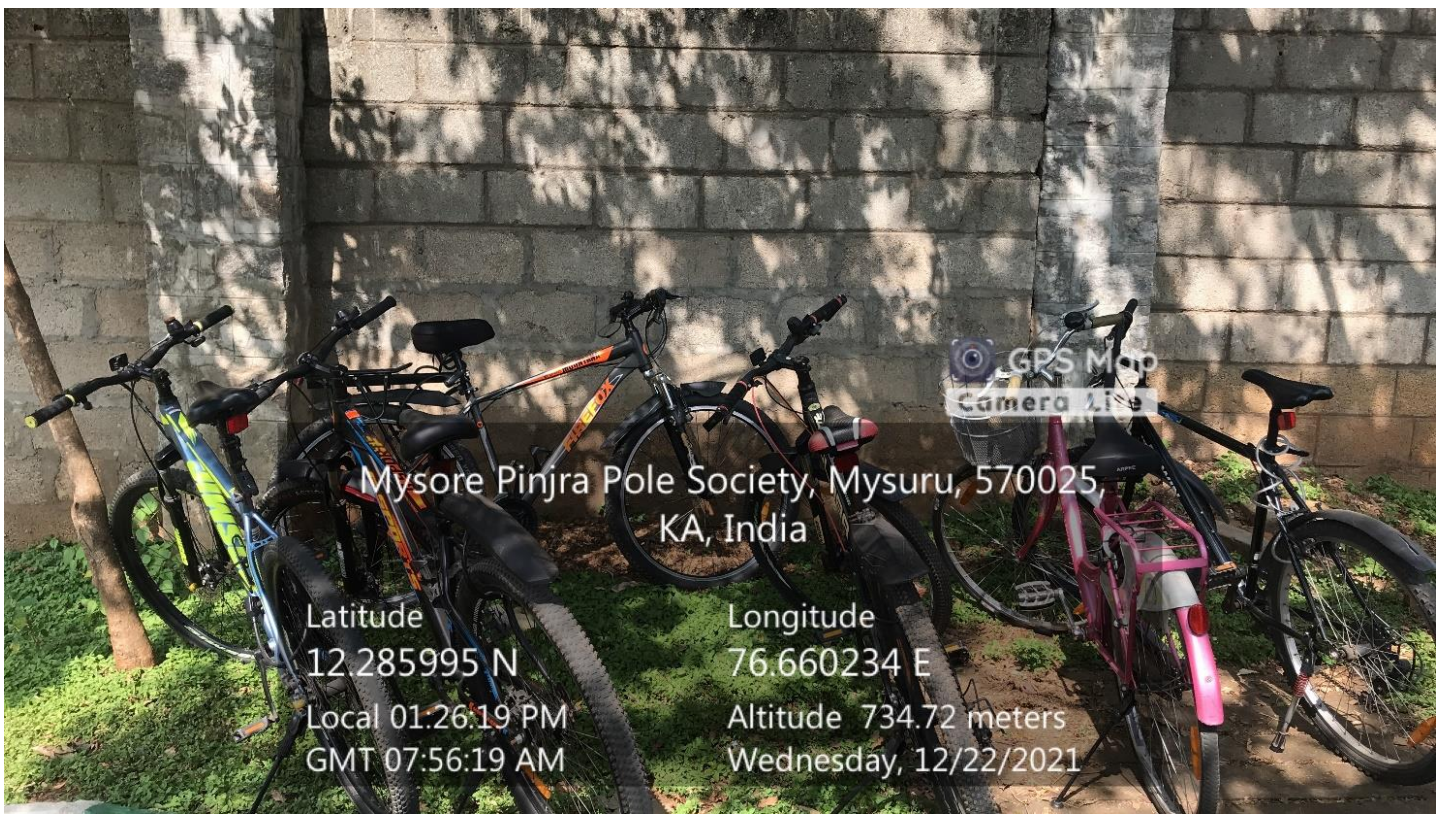

RESTRICTED ENTRY FOR AUTOMOBILES

1. Students of JSS College of Arts, Commerce and Science are not permitted to bring vehicles (two/four wheeler) for daily commuting to the college.
2. Faculty/staff members are permitted to bring their light vehicles (two wheelers) for commuting to college. They should park their vehicle at the designated parking place only.
3. After 5pm faculty/staff members should not use their automobiles inside campus.
4. All the faculty/staff/students advised to use bicycles for their regular commuting to college.

Principal

ಪ್ರಾಚಾರ್ಯರು
ಜವಹರ್‌ವನ್ ಕಲಾ, ವಾಣಿಜ್ಯ ಮತ್ತು ವಿಜ್ಞಾನ ಕಾಲೇಜು
ಊಟಿ ರಸ್ತೆ, ಮೈಸೂರು-25

2. *Use of bicycles and battery-operated vehicles*

Space for vehicles and battery-operated vehicles

Pedestrian-friendly pathways